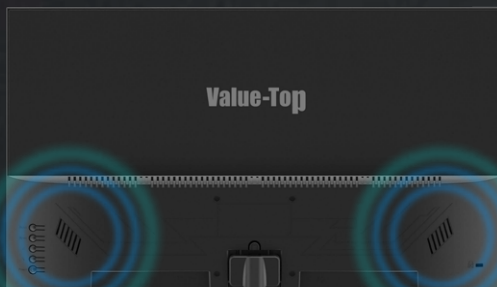

 **Value-Top**

T22VF

Value-Top 21.5" 75Hz
Full HD Monitor

Basic	Size	21.45"
	Refresh Rate	75Hz
	Response Time	6.5ms
	Aspect Ratio	16:9
Panel	Function	VGA+HDMI+AUDIO IN+DC
	Panel Type	VA
	Viewing Area	478.656(W)×260.28(H) mm
	Viewing Angle	H:178° V:178°
	Resolution	1920 x 1080
	Pixel Pitch	0.2493×0.241mm
	Display Color	16.7M
	Brightness (Max.)	250cd/m2
Wall Adapter	Contrast	3,000:1
	Wall Adapter Type	12V/2.5A
	Consumption	<25W
Physical	Stand-by	<0.5W
	Speaker(Typ.)	2W x 2
	VESA wall mount	75*75mm(4 holes)
	Tilt	-5 ~ 15°
	Unit (W xD x H) mm	504.02*178*376mm
	Packed (W xD x H) mm	550*110*370mm
	Net Weight (KG)	3.02kg
	Gross Weight (KG)	3.8kg
Accessories	HDMI cable, neck, plastic stand,manual,adapter	